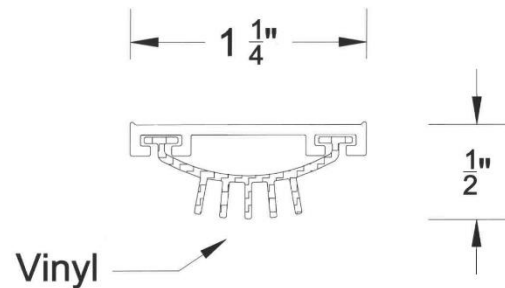

Door Accessories

Door Shoe

Guaranteed quality since 1918

DB591 –Vinyl (F) Insert 

#6 x 5/8" sheet metal screws provided.
TEK screws available upon request.

Finishes:

- A - Aluminum Mill Finish
- D - Dark Bronze Anodized Aluminum
- G - Gold Anodized Aluminum